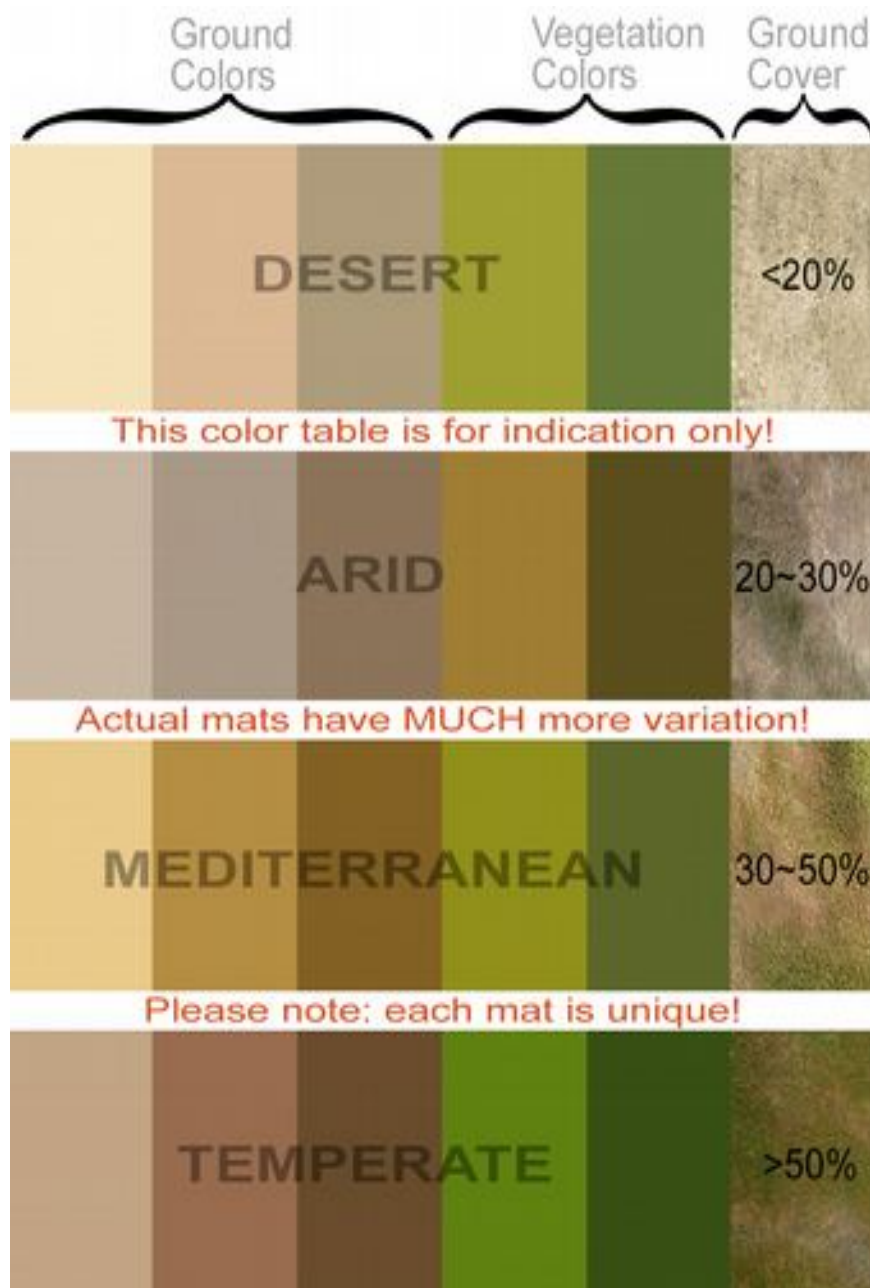

It takes approximately 6 weeks for a custom made mat to be ready; this does not change with the mat size, it is due exclusively to the actual manufacturing process. To ensure the terrain mat is perfectly dry, so as to reach its optimal strength before being rolled or folded for transport, we will let it "mature" at least another full week after that before shipping.

Approximate standard color guide:

We can make any color and ground cover combination required.

Roads and water effects can be added as needed.

Drop us an e-mail for a free quote with no obligation at models@baueda.com